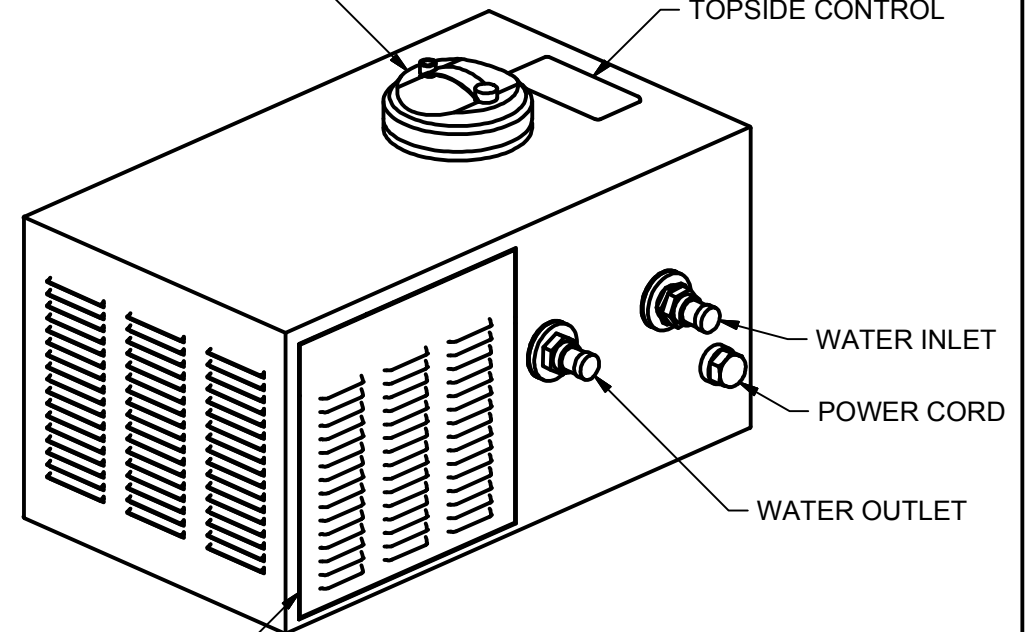

TOP VIEW

FILTER CANNISTER
TOPSIDE CONTROL

FILTER CANNISTER
(14" ABOVE THIS POINT NEEDED
TO REPLACE FILTER)

SIDE VIEW

STD SIZE GARDEN HOSE
MALE THREAD

VENT NEEDS MINIMUM OF 12" CLEARANCE

DRAWN JLT	4/25/2016	TITLE ICEKUBE BLUE	
CHECKED			
QA		SIZE A3	
MFG			
APPROVED		DWG NO 4/25/16_00	
		REV 0	
SCALE		SHEET 2 OF 2	