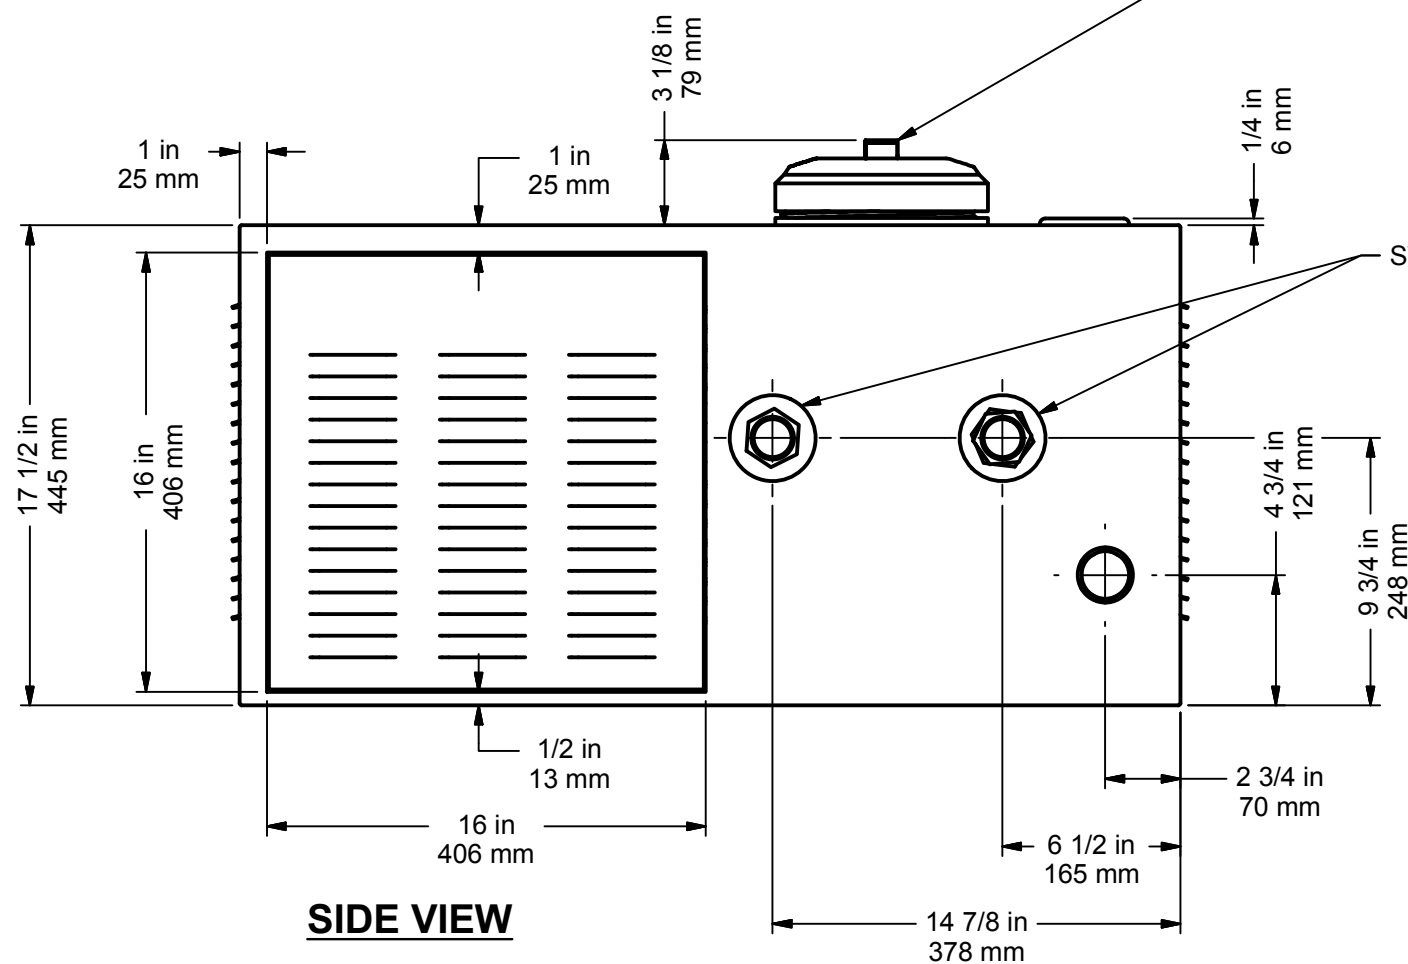

TOP VIEW

FILTER CANNISTER
TOPSIDE CONTROL

FILTER CANNISTER
(14" ABOVE THIS POINT NEEDED
TO REPLACE FILTER)

SIDE VIEW

STD SIZE GARDEN HOSE
MALE THREAD

VENT NEEDS MINIMUM OF 12" CLEARANCE

DRAWN JLT	4/25/2016	TITLE ICEKUBE BLUE	
CHECKED			
QA		SIZE A3	
MFG			
APPROVED		DWG NO 4/25/16_00	
		REV 0	
SCALE		SHEET 2 OF 2	