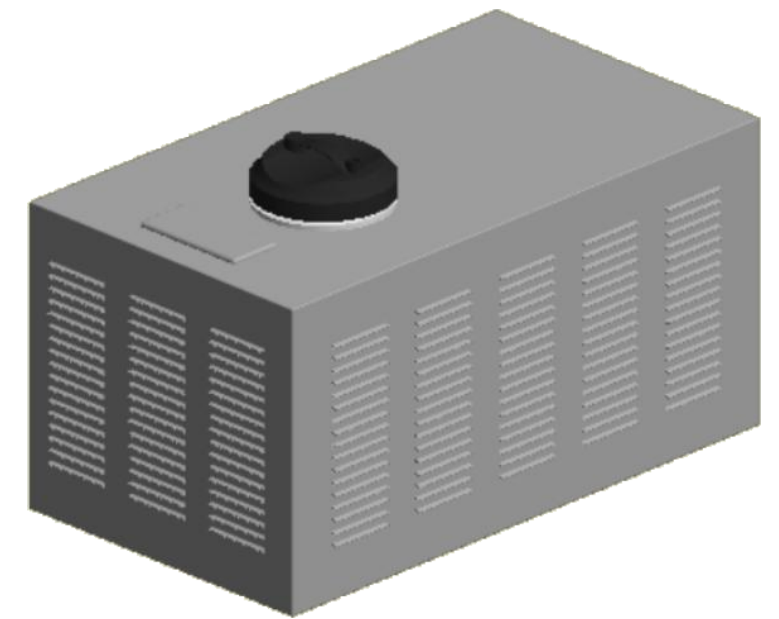

TOP VIEW

FILTER CANNISTER
TOPSIDE CONTROL

FILTER CANNISTER
(14" ABOVE THIS POINT NEEDED
TO REPLACE FILTER)

SIDE VIEW

STD SIZE GARDEN HOSE
MALE THREAD

VENT NEEDS MINIMUM OF 12" CLEARANCE

DRAWN JLT	4/25/2016	TITLE ICEKUBE BLUE	
CHECKED			
QA		SIZE A3	
MFG			
APPROVED		DWG NO 4/25/16_00	
		REV 0	
SCALE		SHEET 2 OF 2	